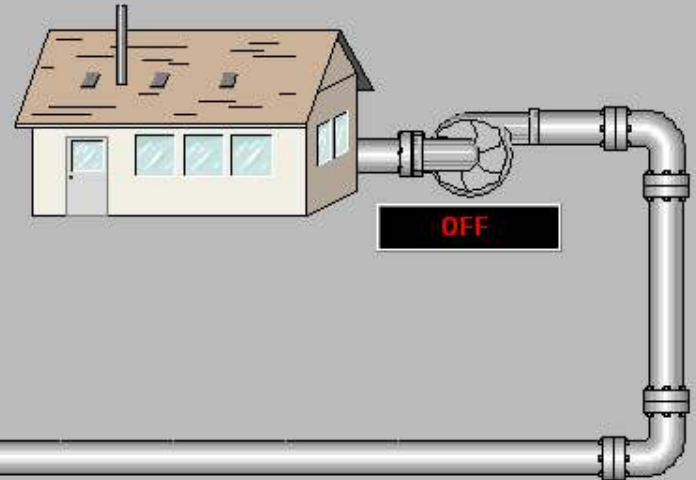

- Ack Alarms
- Overview
- Alarms
- Exit SCADA

There are no items to show in this view

11:18:25 AM
2/26/2007

Update Successful Default Query

WELL #1

Station Poll

Interrogate

WATER TOWER
30.0 FT

Well Fail Reset

Well Control

IN SERVICE

In Service Out of Service

Auto

Start Stop

STATION POWER **OK**

COMMUNICATIONS **OK**