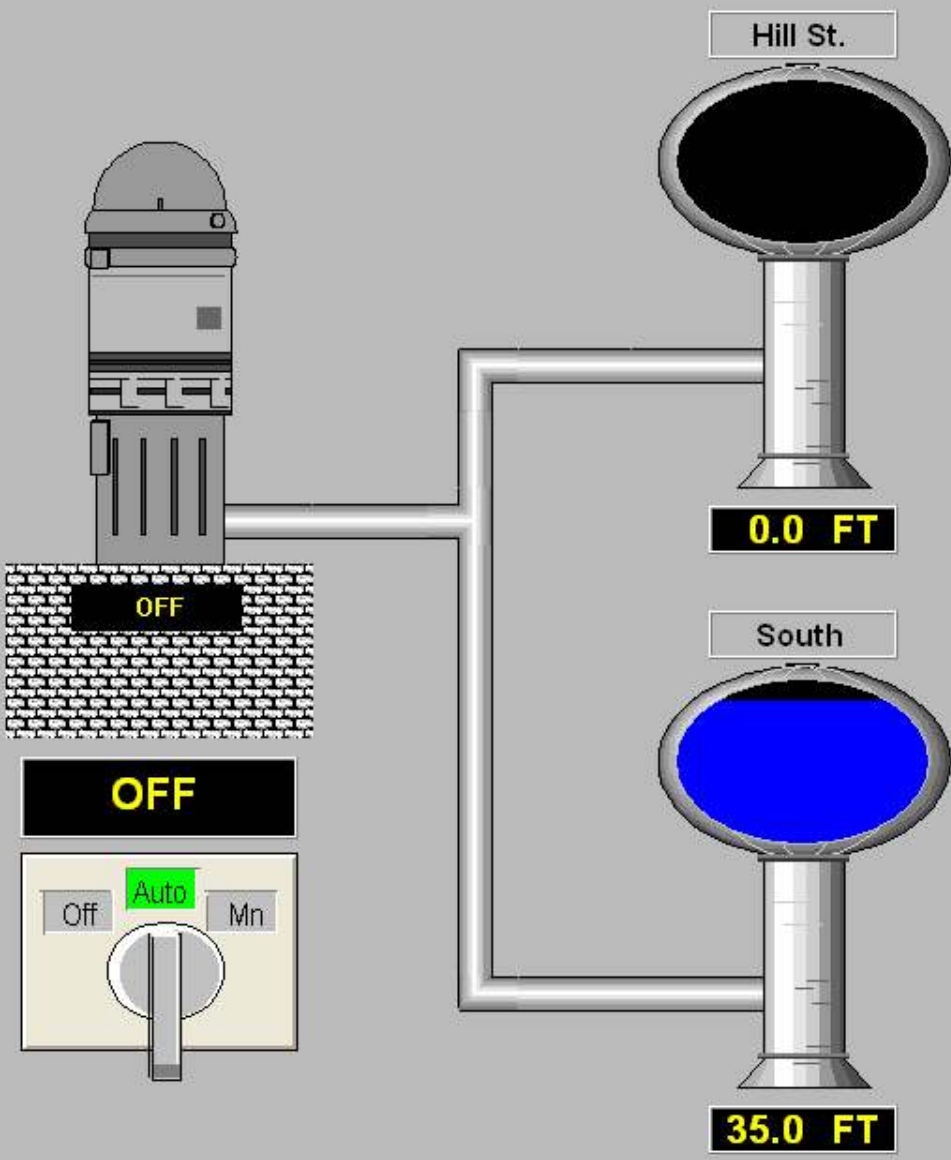

Pump Hours

TODAY	0.0 Hrs
TOTAL	6989.4 Hrs

Status

TEMPERATURE	53 Deg
-------------	--------

Interrogate

2/26/2007
11:22:39 AM

Ack Alarms
Overview

There are no items to show in this view

Pump Level Setpoints

- Lead Pump Start 2.4 FT
- Lag Pump Start 3.0 FT
- Stop All Pumps 2.0 FT

WETWELL LEVEL
4.5 FT

FLOW
500 GPM

Liftstation

- WETWELL OK
- PHASES OK
- COMMUNICATIONS OK
- STATION POWER OK

Trends