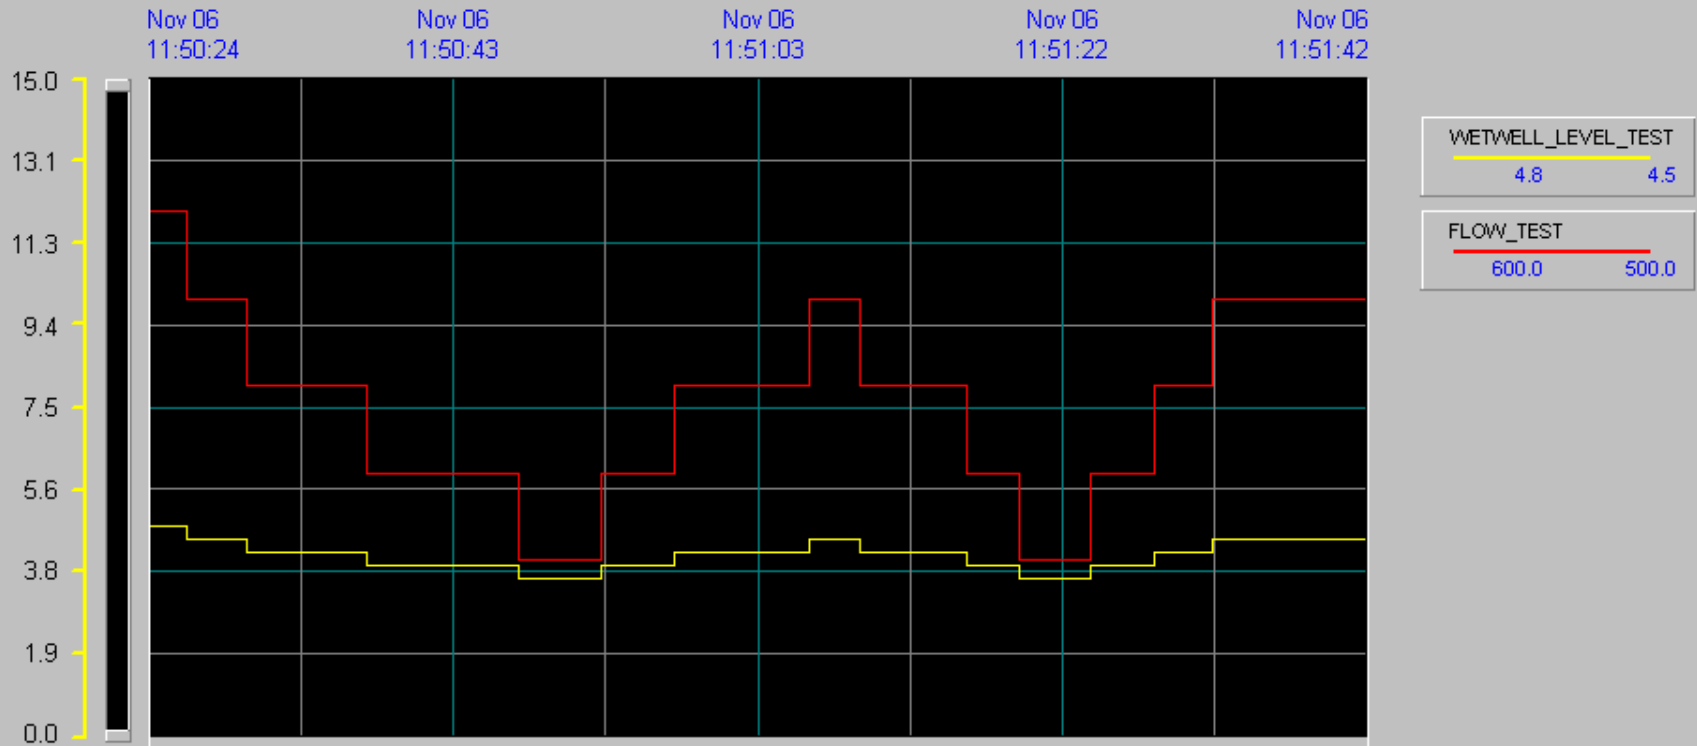

Pump Level Setpoints

- Lead Pump Start 2.4 FT
- Lag Pump Start 3.0 FT
- Stop All Pumps 2.0 FT

WETWELL LEVEL
4.5 FT

FLOW
500 GPM

Liftstation

- WETWELL OK
- PHASES OK
- COMMUNICATIONS OK
- STATION POWER OK

Trends

Pump Hours

	Pump #1	Pump #2
TODAY	0.0	0.0
TOTAL	0.0	0.0

11/6/2006
11:56:27 AM

- Ack Alarms
- Overview
- Alarm History

There are no items to show in this view

LIFTSTATION TRENDS

Navigation controls including a timeline slider with start time 11:50:24 and end time 11:51:42.

Control buttons for zooming and time selection. Includes buttons for 'Zoom In', 'Zoom Out', and time intervals: '4 hours', '1 hour', 'Minutes', '30 minutes', and '10 minutes'.