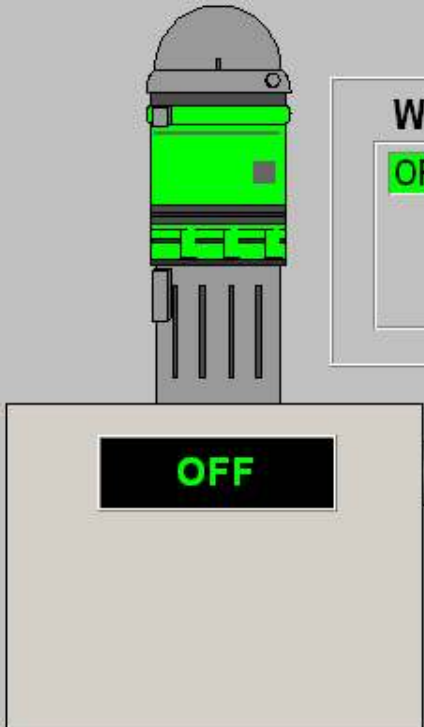

11:26:49 AM
2/26/2007

Ack Alarms
Main Overview

02/26/07	11:25:23	UNACK	BOBUILOCAL...	WELLFIELD BACKPRESSURE
02/26/07	11:25:23	UNACK	BOBUILOCAL...	RESERVOIR LEVEL
02/26/07	11:25:23	UNACK	BOBUILOCAL...	NORTH INLET PRESSURE
02/26/07	11:25:23	UNACK	BOBUILOCAL...	SOUTH INLET PRESSURE

POWER STATS

KWHr	.0
VOLTS, ab	.0
VOLTS, bc	.0
VOLTS, ca	.0
AMPS, A	.0
AMPS, B	.0
AMPS, C	.0
POWER FACTOR	.00

Wellhouse #18

Consumers Energy Information

Address   Bldg   Account #

WELL PUMP

OFF   ON

WATER FLOAT	OK
SERVICE DISCONNECT	ON
RTU POWER	OK
COMMUNICATIONS	OK
STATION ENTRY	NONE
SMOKE/FIRE DETECTOR	OK

Pump Hours

TODAY	0.0 Hrs
TOTAL	6989.4 Hrs

Status

TEMPERATURE	53 Deg

Interrogate