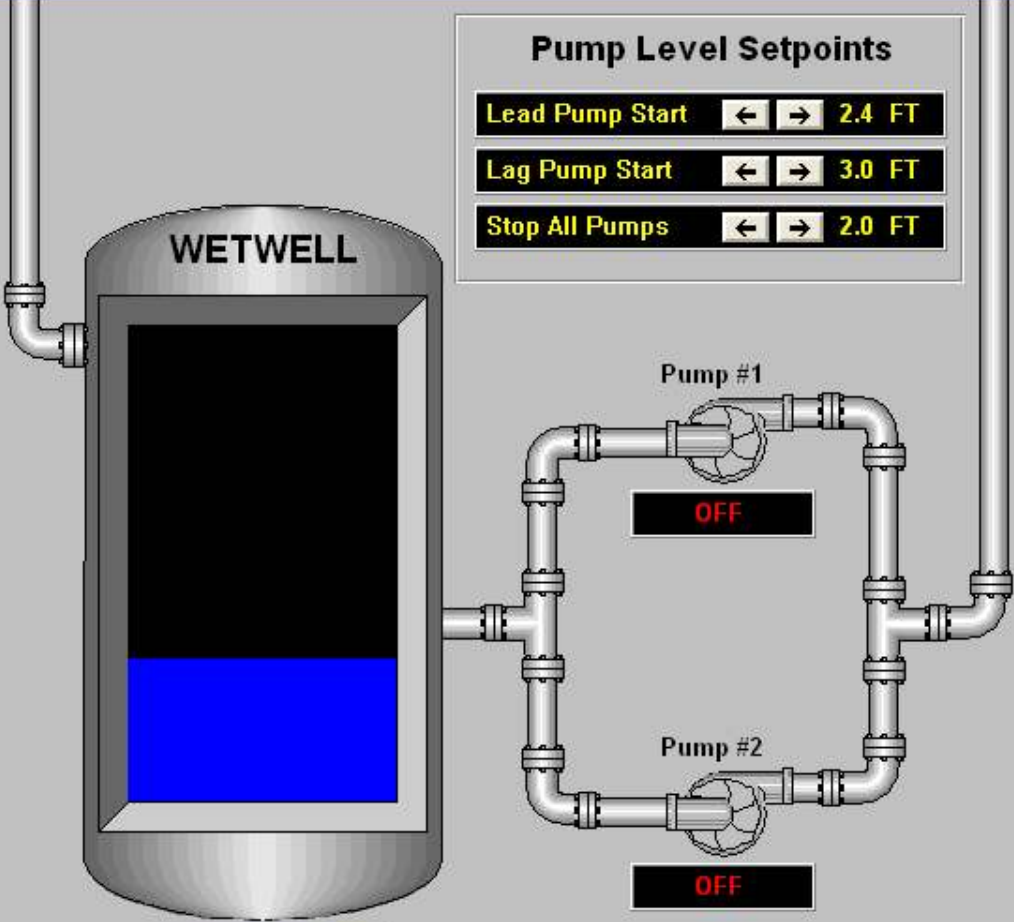

INTERROGATE

WELLHOUSE #7

COMMUNICATIONS	OK
POWER	OK
INTRUSION	AUTHORIZED

PUMP HOURS	
TODAY	0.0
TOTAL	0.0

11/6/2006
11:54:34 AM

- Ack Alarms
- Overview
- Alarm History

There are no items to show in this view

Pump Level Setpoints

- Lead Pump Start 2.4 FT
- Lag Pump Start 3.0 FT
- Stop All Pumps 2.0 FT

WETWELL LEVEL
4.5 FT

FLOW
500 GPM

Liftstation

- WETWELL OK
- PHASES OK
- COMMUNICATIONS OK
- STATION POWER OK

Trends

Pump Hours

	Pump #1	Pump #2
TODAY	0.0	0.0
TOTAL	0.0	0.0

11/6/2006
11:56:27 AM

- Ack Alarms
- Overview
- Alarm History

There are no items to show in this view

LIFTSTATION TRENDS

Navigation controls including a timeline slider with start time 11:50:24 and end time 11:51:42.